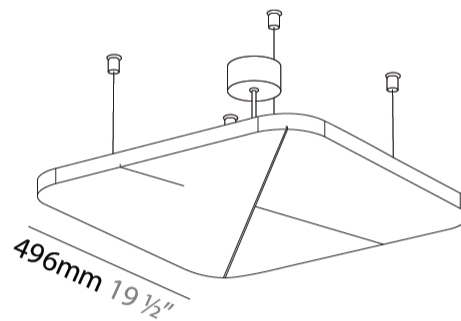

GENERAL

Series: Quantum Acoustic Light Panel
Brand: Prolicht
Division: Architectural
Mounting Type: Suspension
Mounting Location: Ceiling
Subcategory: Acoustic

PHYSICAL

Shape: Round
Length (mm): 496
Length (in): 19 1/2
Width (mm): 496
Width (in): 19 1/2
Height (mm): 54
Height (in): 2 1/8

Light Distribution: Indirect

Fixture Finish: SSR / BKV / CWI / CRY / HAB / UFT / ITA / RUA / FTG / MYG / LOD / PUS / FRO / FUP / KIA / POP / BLS / SPG / MEY / GOH / GUM / CHC / COM / ABZ / JAG / OBR / MOS / ROR

Accent Finish: ANC / ASH / BNA / BTC / BZE / CEL / EGG / EVG / FOG / FOS / FST / FUA / IRI / IRO / KHA / LIC / LIM / MER / MSN / MUS / ONX / PEA / PLU / POL / PPY / RAY / ROY / RST / STE / SWD / TAN / TAU

Fixture Material: Aluminum

Cable Details: 2 000mm / 78 3/4" or 6 000mm / 236 1/4" Transparent Cable

ELECTRICAL

Lamp Type: LED (Zhaga Standard)
Input Wattage (W): 12.7
Total Output Wattage (W): 11.8
Dimming: Non-Dimmable
Driver Included: Yes
Driver Location: Integrated
Driver Type: Constant Current - Universal
Driver Class: Class 2
Input Voltage (V): 120 - 277

LED

Color Temperature (°K): 2700 / 3000 / 3500 / 4000
Max. Delivered Lumen (lm): 935 / 945 / 973 / 1001
Nominal Lumen (lm): 1140 / 1152 / 1187 / 1221
CRI: >90 CRI
Lamp Life (hrs): 50000

OPTICAL

RATINGS AND CERTIFICATIONS

Certified By: CSA Certified to UL and CSA Standards
IP rating: IP20