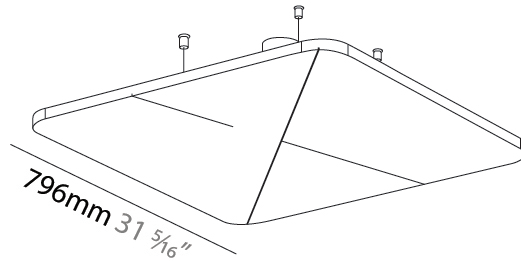

GENERAL

Series: Quantum Acoustic Light Panel
Brand: Prolicht
Division: Architectural
Mounting Type: Suspension
Mounting Location: Ceiling
Subcategory: Acoustic

PHYSICAL

Shape: Round
Length (mm): 796
Length (in): 31 ⁵/₁₆
Width (mm): 796
Width (in): 31 ⁵/₁₆
Height (mm): 54
Height (in): 2 ¹/₈

Light Distribution: Indirect

Fixture Finish: SSR / BKV / CWI / CRY / HAB / UFT / ITA / RUA / FTG / MYG / LOD / PUS / FRO / FUP / KIA / POP / BLS / SPG / MEY / GOH / GUM / CHC / COM / ABZ / JAG / OBR / MOS / ROR

Accent Finish: ANC / ASH / BNA / BTC / BZE / CEL / EGG / EVG / FOG / FOS / FST / FUA / IRI / IRO / KHA / LIC / LIM / MER / MSN / MUS / ONX / PEA / PLU / POL / PPY / RAY / ROY / RST / STE / SWD / TAN / TAU

Fixture Material: Aluminum

Cable Details: 2 000mm / 78 3/4" or 6 000mm / 236 1/4" Transparent Cable

ELECTRICAL

Lamp Type: LED (Zhaga Standard)
Input Wattage (W): 12.7
Total Output Wattage (W): 11.8
Dimming: Non-Dimmable
Driver Included: Yes
Driver Location: Integrated
Driver Type: Constant Current - Universal
Driver Class: Class 2
Input Voltage (V): 120 - 277

LED

Color Temperature (°K): 2700 / 3000 / 3500 / 4000
Max. Delivered Lumen (lm): 935 / 945 / 973 / 1001
Nominal Lumen (lm): 1140 / 1152 / 1187 / 1221
CRI: >90 CRI
Lamp Life (hrs): 50000

OPTICAL

RATINGS AND CERTIFICATIONS

Certified By: CSA Certified to UL and CSA Standards
IP rating: IP20