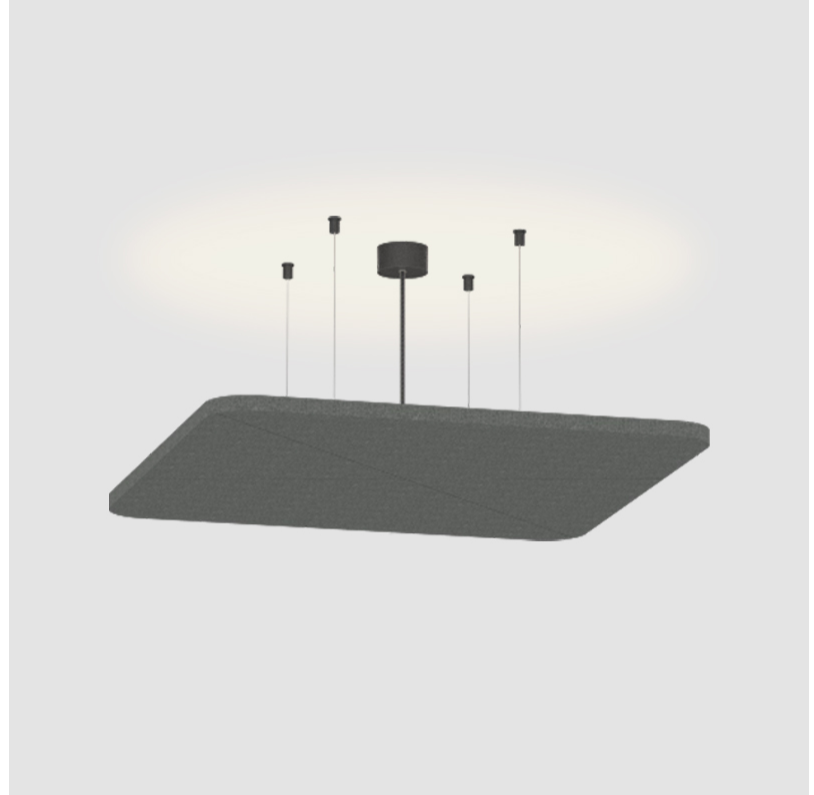

GENERAL

Series: Quantum Acoustic Light Panel
Brand: Prolicht
Division: Architectural
Mounting Type: Suspension
Mounting Location: Ceiling
Subcategory: Acoustic

PHYSICAL

Shape: Round
Length (mm): 796
Length (in): 31 ⁵/₁₆
Width (mm): 796
Width (in): 31 ⁵/₁₆
Height (mm): 54
Height (in): 2 ¹/₈

Light Distribution: Indirect

Fixture Finish: SSR / BKV / CWI / CRY / HAB / UFT / ITA / RUA / FTG / MYG / LOD / PUS / FRO / FUP / KIA / POP / BLS / SPG / MEY / GOH / GUM / CHC / COM / ABZ / JAG / OBR / MOS / ROR

Accent Finish: ANC / ASH / BNA / BTC / BZE / CEL / EGG / EVG / FOG / FOS / FST / FUA / IRI / IRO / KHA / LIC / LIM / MER / MSN / MUS / ONX / PEA / PLU / POL / PPY / RAY / ROY / RST / STE / SWD / TAN / TAU

Fixture Material: Aluminum

Cable Details: 2 000mm / 78 3/4" or 6 000mm / 236 1/4" Transparent Cable

ELECTRICAL

Lamp Type: LED (Zhaga Standard)
Input Wattage (W): 12.7
Total Output Wattage (W): 11.8
Dimming: Non-Dimmable
Driver Included: Yes
Driver Location: Integrated
Driver Type: Constant Current - Universal
Driver Class: Class 2
Input Voltage (V): 120 - 277

LED

Color Temperature (°K): 2700 / 3000 / 3500 / 4000
Max. Delivered Lumen (lm): 935 / 945 / 973 / 1001
Nominal Lumen (lm): 1140 / 1152 / 1187 / 1221
CRI: >90 CRI
Lamp Life (hrs): 50000

OPTICAL

RATINGS AND CERTIFICATIONS

Certified By: CSA Certified to UL and CSA Standards
IP rating: IP20