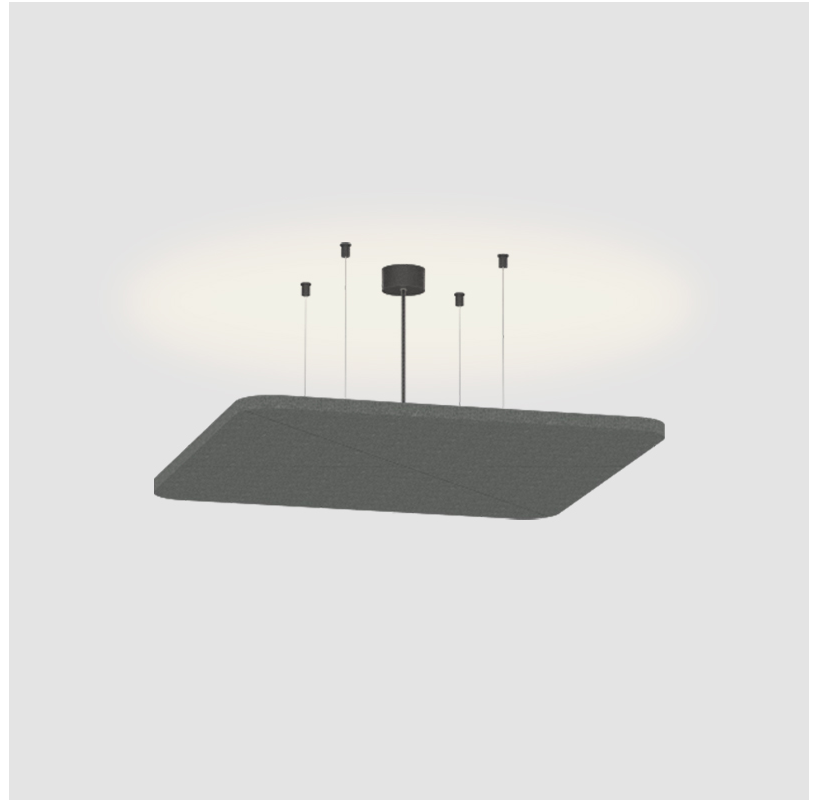

GENERAL

Series: Quantum Acoustic Light Panel
Brand: Prolicht
Division: Architectural
Mounting Type: Suspension
Mounting Location: Ceiling
Subcategory: Acoustic

PHYSICAL

Shape: Round
Length (mm): 496
Length (in): 19 1/2
Width (mm): 496
Width (in): 19 1/2
Height (mm): 54
Height (in): 2 1/8

Light Distribution: Indirect

Fixture Finish: SSR / BKV / CWI / CRY / HAB / UFT / ITA / RUA / FTG / MYG / LOD / PUS / FRO / FUP / KIA / POP / BLS / SPG / MEY / GOH / GUM / CHC / COM / ABZ / JAG / OBR / MOS / ROR

Accent Finish: ANC / ASH / BNA / BTC / BZE / CEL / EGG / EVG / FOG / FOS / FST / FUA / IRI / IRO / KHA / LIC / LIM / MER / MSN / MUS / ONX / PEA / PLU / POL / PPY / RAY / ROY / RST / STE / SWD / TAN / TAU

Fixture Material: Aluminum

Cable Details: 2 000mm / 78 3/4" or 6 000mm / 236 1/4" Transparent Cable

ELECTRICAL

Lamp Type: LED (Zhaga Standard)
Input Wattage (W): 12.7
Total Output Wattage (W): 11.8
Dimming: Non-Dimmable
Driver Included: Yes
Driver Location: Integrated
Driver Type: Constant Current - Universal
Driver Class: Class 2
Input Voltage (V): 120 - 277

LED

Color Temperature (°K): 2700 / 3000 / 3500 / 4000
Max. Delivered Lumen (lm): 935 / 945 / 973 / 1001
Nominal Lumen (lm): 1140 / 1152 / 1187 / 1221
CRI: >90 CRI
Lamp Life (hrs): 50000

OPTICAL

RATINGS AND CERTIFICATIONS

Certified By: CSA Certified to UL and CSA Standards
IP rating: IP20